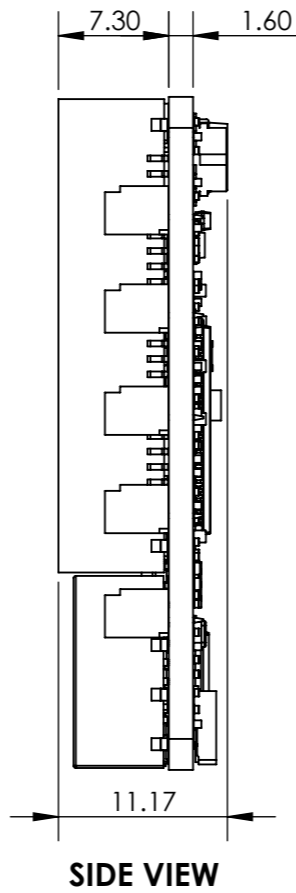

8 7 6 5 4 3 2 1

F

F

E

E

D

D

C

C

B

B

A

A

ISOMETRIC VIEW

UNLESS OTHERWISE SPECIFIED: DIMENSIONS ARE IN MILLIMETERS SURFACE FINISH: TOLERANCES: LINEAR: ANGULAR:		FINISH:	DEBURR AND BREAK SHARP EDGES	DO NOT SCALE DRAWING	REVISION
DRAWN RIZA KAYA		SIGNATURE	DATE: 8/10/2021	SKU: BB-SWR-A-1	
CHK'D					
APP'VD					
MFG					
Q.A					
			COMPANY: BotBlox	TITLE: SwitchBlox Rugged Rev D	A3
			WEIGHT:	SCALE:2:1	SHEET 1 OF 1

8 7 6 5 4 3 2 1