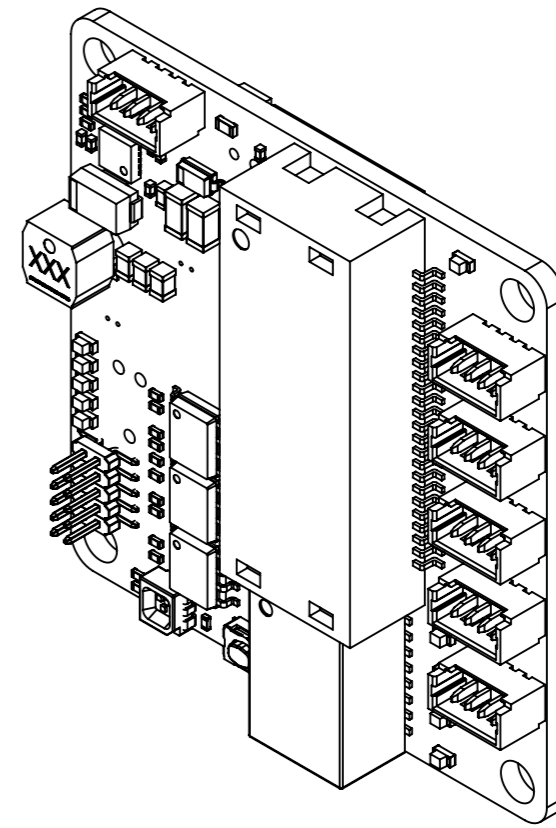

C

B

B

A

A

ISOMETRIC VIEW

UNLESS OTHERWISE SPECIFIED: DIMENSIONS ARE IN MILLIMETERS SURFACE FINISH: TOLERANCES: LINEAR: ANGULAR:		FINISH:	DEBURR AND BREAK SHARP EDGES	DO NOT SCALE DRAWING	REVISION
DRAWN RIZA KAYA		SIGNATURE	DATE: 8/10/2021	SKU: BB-SWR-A-1	
CHK'D					
APP'VD					
MFG					
Q.A					
			COMPANY: BotBlox	TITLE: SwitchBlox Rugged Rev D	A3
			WEIGHT:	SCALE:2:1	SHEET 1 OF 1