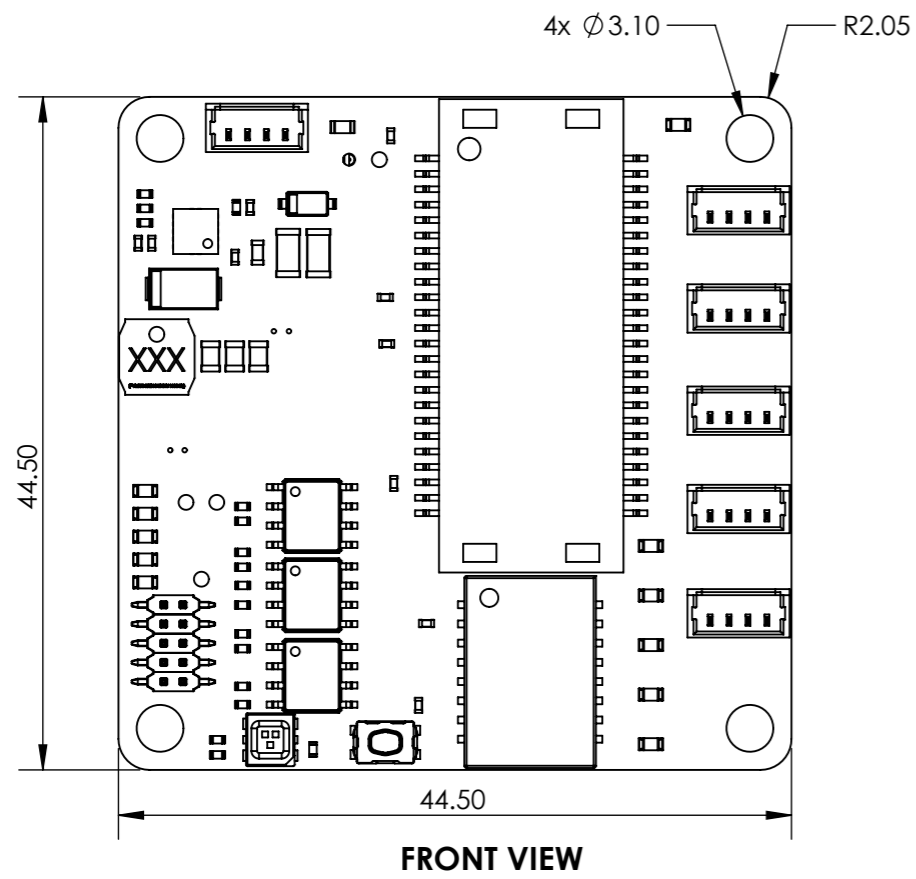

8 7 6 5 4 3 2 1

F

F

E

E

D

D

C

C

B

B

A

A

ISOMETRIC VIEW

UNLESS OTHERWISE SPECIFIED: DIMENSIONS ARE IN MILLIMETERS SURFACE FINISH: TOLERANCES: LINEAR: ANGULAR:		FINISH:	DEBURR AND BREAK SHARP EDGES	DO NOT SCALE DRAWING	REVISION
DRAWN RIZA KAYA		SIGNATURE	DATE: 8/10/2021	SKU: BB-SWR-A-1	
CHK'D					
APP'VD					
MFG					
Q.A					
			COMPANY: BotBlox	TITLE: SwitchBlox Rugged Rev D	A3
			WEIGHT:	SCALE:2:1	SHEET 1 OF 1