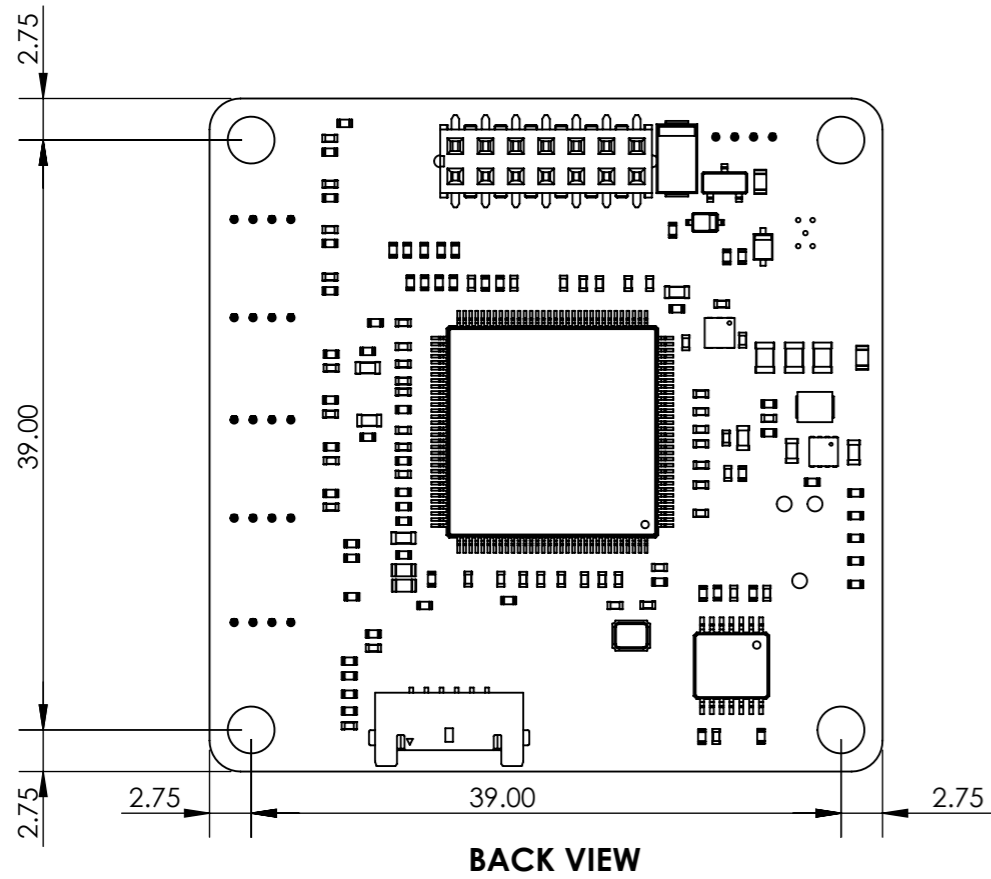

C

B

B

A

A

ISOMETRIC VIEW

UNLESS OTHERWISE SPECIFIED: DIMENSIONS ARE IN MILLIMETERS SURFACE FINISH: TOLERANCES: LINEAR: ANGULAR:		FINISH:	DEBURR AND BREAK SHARP EDGES	DO NOT SCALE DRAWING	REVISION
DRAWN RIZA KAYA		SIGNATURE	DATE: 8/10/2021	SKU: BB-SWR-A-1	
CHK'D					
APP'VD					
MFG					
Q.A					
			COMPANY: BotBlox	TITLE: SwitchBlox Rugged Rev D	A3
			WEIGHT:	SCALE:2:1	SHEET 1 OF 1