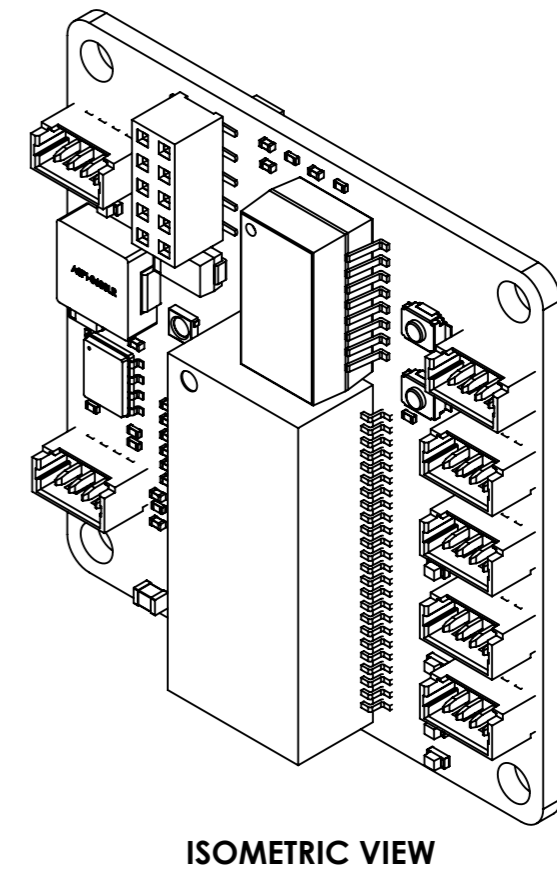

8 7 6 5 4 3 2 1

F  
E  
D  
C  
B  
A

F  
E  
D  
C  
B  
A

UNLESS OTHERWISE SPECIFIED: DIMENSIONS ARE IN MILLIMETERS SURFACE FINISH: TOLERANCES: LINEAR: ANGULAR:		FINISH:		DEBURR AND BREAK SHARP EDGES		DO NOT SCALE DRAWING		REVISION	
DRAWN RIZA KAYA		SIGNATURE		DATE: 8/10/2021		SKU: BB-SWB-E-1			
CHK'D									
APPV'D									
MFG						COMPANY: <b>BotBlox</b>		TITLE: SwitchBlox Rev E2	
Q.A						WEIGHT:		SCALE:2:1	
								SHEET 1 OF 1	

8 7 6 5 4 3 2 1

A