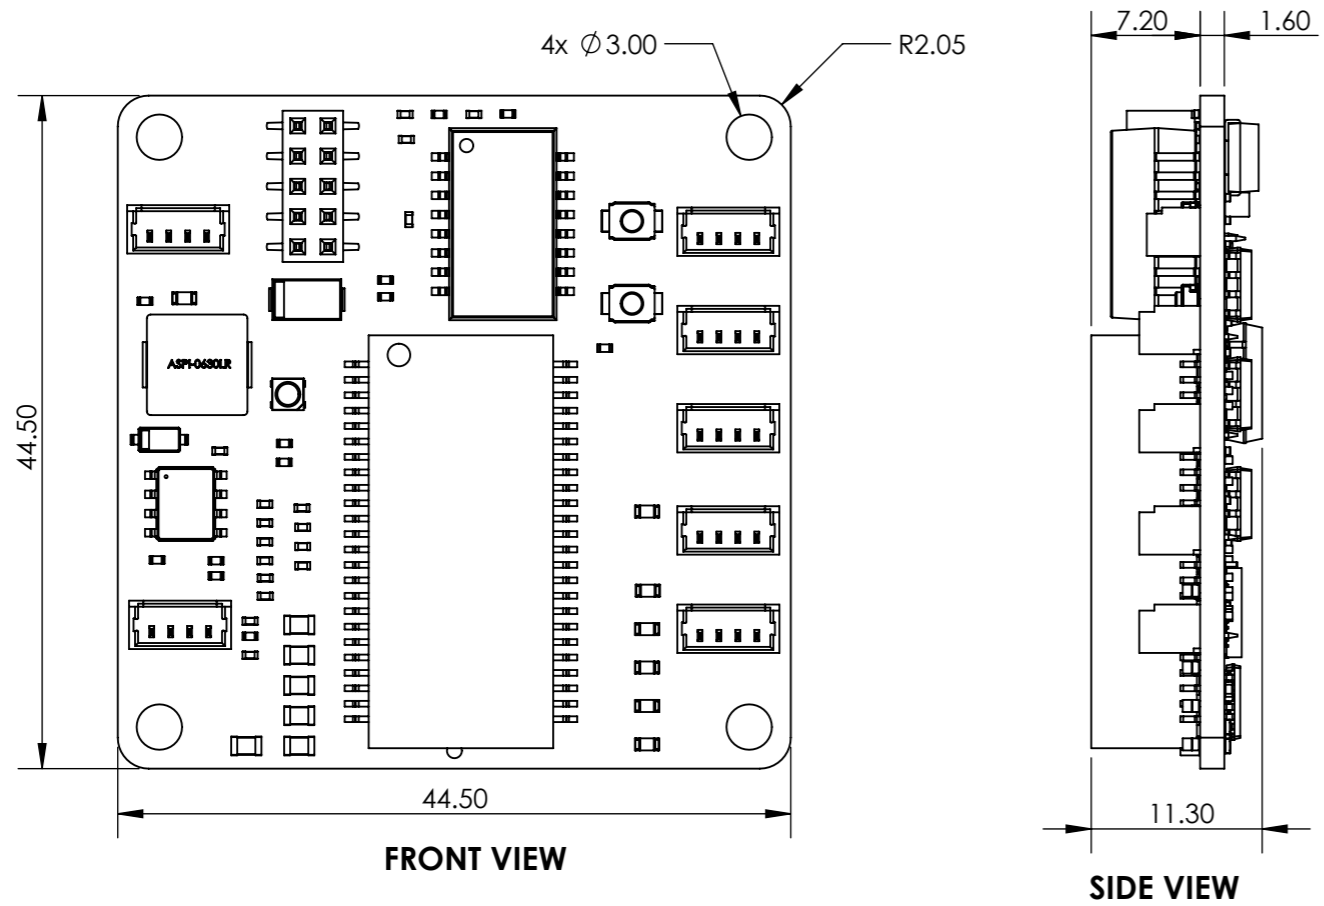

8 7 6 5 4 3 2 1

F  
E  
D  
C  
B  
A

F  
E  
D  
C  
B  
A

UNLESS OTHERWISE SPECIFIED: DIMENSIONS ARE IN MILLIMETERS SURFACE FINISH: TOLERANCES: LINEAR: ANGULAR:		FINISH:		DEBURR AND BREAK SHARP EDGES		DO NOT SCALE DRAWING		REVISION	
DRAWN RIZA KAYA		SIGNATURE		DATE: 8/10/2021		SKU: BB-SWB-E-1			
CHK'D									
APPV'D									
MFG						COMPANY: <b>BotBlox</b>		TITLE: SwitchBlox Rev E2	
Q.A						WEIGHT:		SCALE:2:1	
								SHEET 1 OF 1	