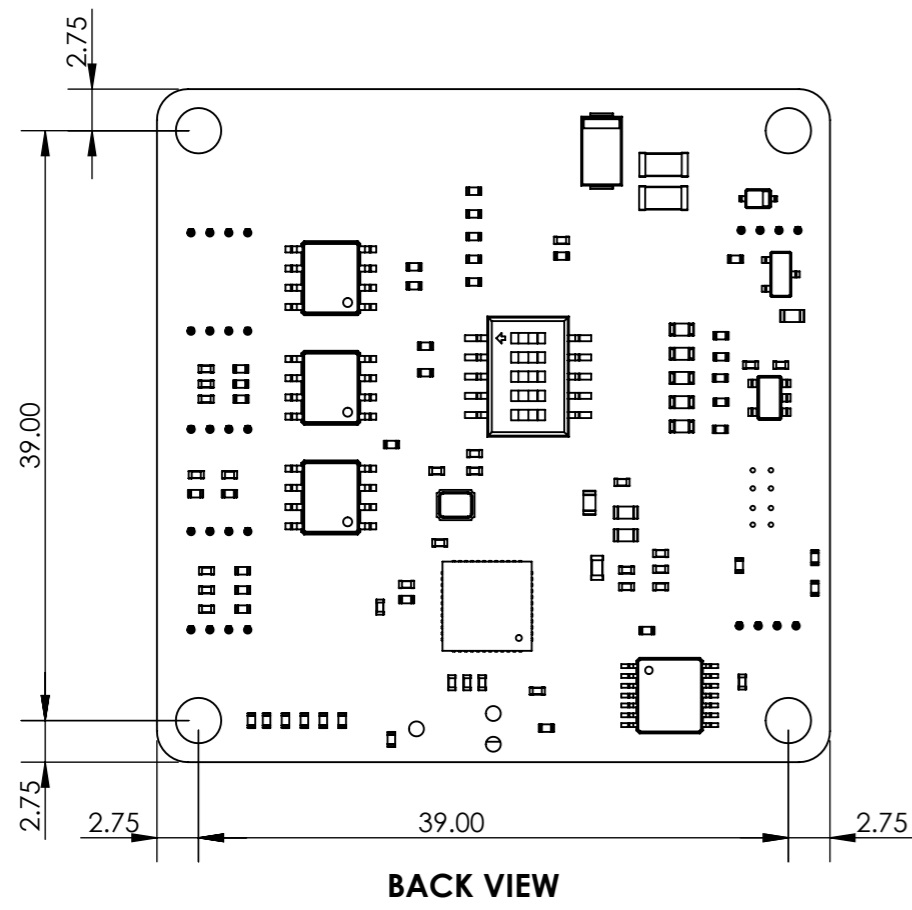

8 7 6 5 4 3 2 1

F  
E  
D  
C  
B  
A

F  
E  
D  
C  
B  
A

UNLESS OTHERWISE SPECIFIED: DIMENSIONS ARE IN MILLIMETERS SURFACE FINISH: TOLERANCES: LINEAR: ANGULAR:		FINISH:		DEBURR AND BREAK SHARP EDGES		DO NOT SCALE DRAWING		REVISION	
DRAWN RIZA KAYA		SIGNATURE		DATE: 8/10/2021		SKU: BB-SWB-E-1			
CHK'D									
APPV'D									
MFG						COMPANY: <b>BotBlox</b>		TITLE: SwitchBlox Rev E2	
Q.A						WEIGHT:		SCALE:2:1	
								SHEET 1 OF 1	

8 7 6 5 4 3 2 1

A