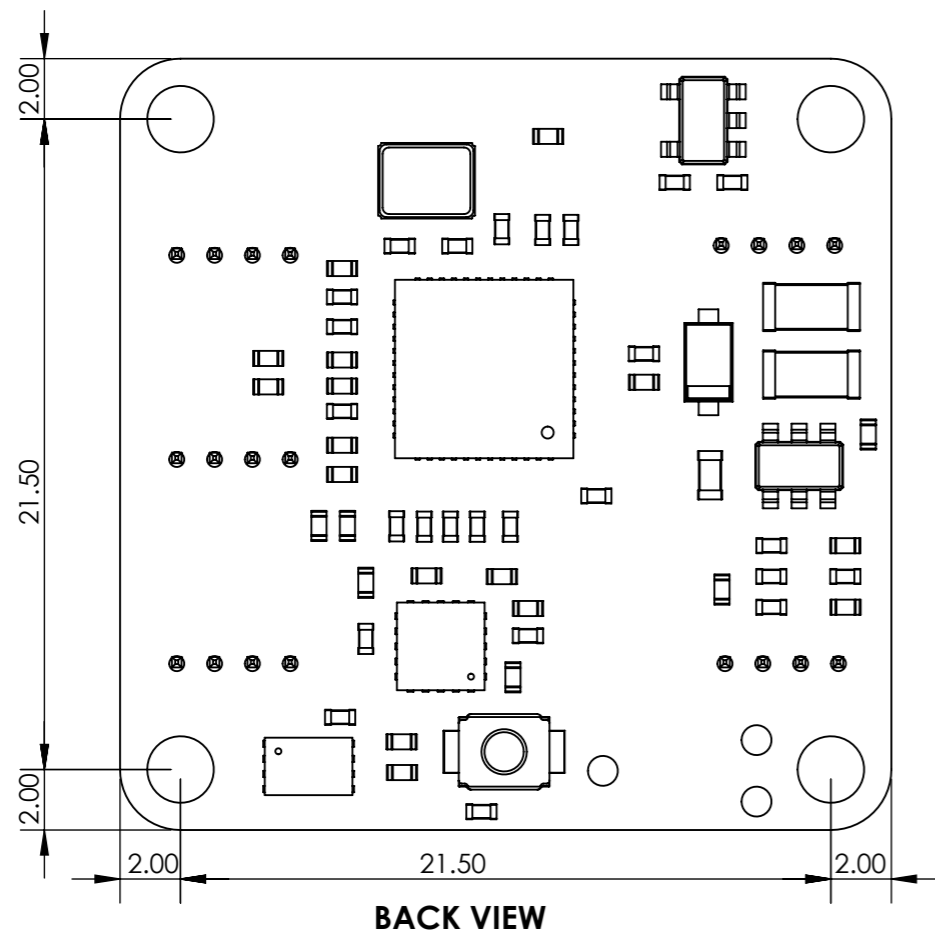

8 7 6 5 4 3 2 1

F
E
D
C
B
A

F
E
D
C
B
A

8 7 6 5 4 3 2 1

UNLESS OTHERWISE SPECIFIED: DIMENSIONS ARE IN MILLIMETERS SURFACE FINISH: TOLERANCES: LINEAR: ANGULAR:		FINISH:		DEBURR AND BREAK SHARP EDGES		DO NOT SCALE DRAWING		REVISION	
DRAWN RIZA KAYA		SIGNATURE		DATE: 8/10/2021		SKU: BB-SWN-C-1			
CHK'D									
APPV'D								TITLE: SwitchBlox Nano Rev C	
MFG						COMPANY: BotBlox			
Q.A						WEIGHT:		SCALE:4:1	
								SHEET 1 OF 1	