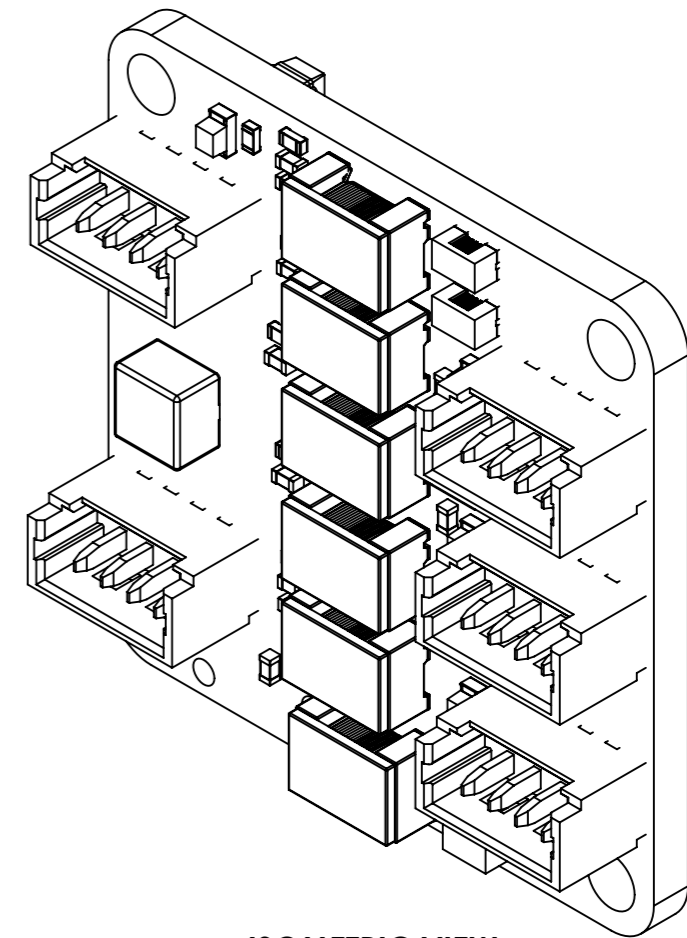

8 7 6 5 4 3 2 1

F
E
D
C
B
A

F
E
D
C
B
A

8 7 6 5 4 3 2 1

UNLESS OTHERWISE SPECIFIED: DIMENSIONS ARE IN MILLIMETERS SURFACE FINISH: TOLERANCES: LINEAR: ANGULAR:		FINISH:		DEBURR AND BREAK SHARP EDGES		DO NOT SCALE DRAWING		REVISION	
DRAWN RIZA KAYA		SIGNATURE		DATE: 8/10/2021		SKU: BB-SWN-C-1			
CHK'D									
APPV'D								TITLE: SwitchBlox Nano Rev C	
MFG						COMPANY: BotBlox			
Q.A						WEIGHT:		SCALE:4:1	
								SHEET 1 OF 1	