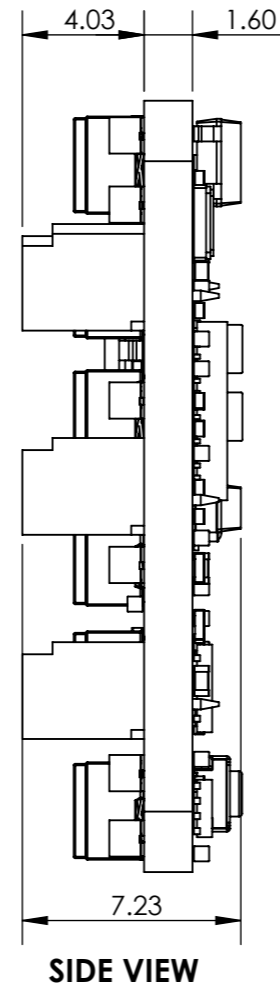

8 7 6 5 4 3 2 1

F
E
D
C
B
A

F
E
D
C
B
A

8 7 6 5 4 3 2 1

UNLESS OTHERWISE SPECIFIED: DIMENSIONS ARE IN MILLIMETERS SURFACE FINISH: TOLERANCES: LINEAR: ANGULAR:		FINISH:		DEBURR AND BREAK SHARP EDGES		DO NOT SCALE DRAWING		REVISION	
DRAWN RIZA KAYA		SIGNATURE		DATE: 8/10/2021		SKU: BB-SWN-C-1			
CHK'D									
APPV'D								TITLE: SwitchBlox Nano Rev C	
MFG						COMPANY: BotBlox			
Q.A						WEIGHT:		SCALE:4:1	
								SHEET 1 OF 1	