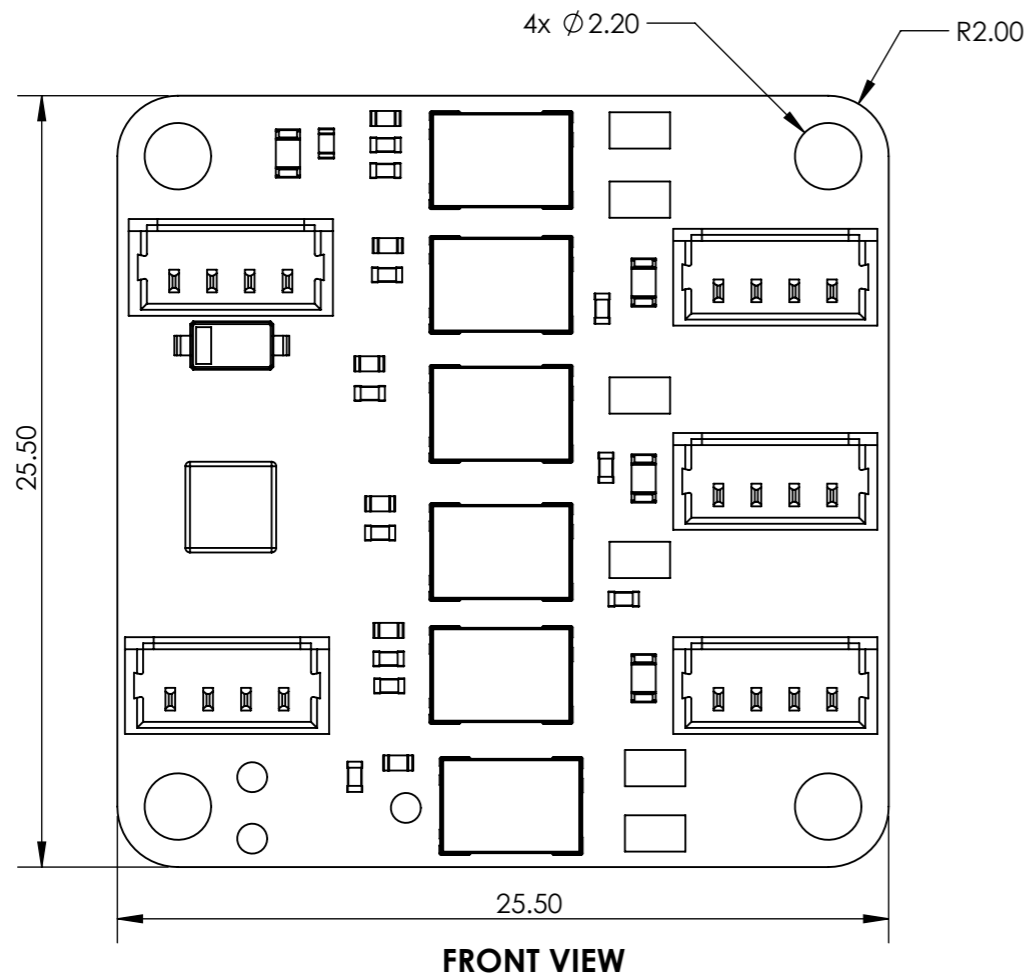

8 7 6 5 4 3 2 1

F
E
D
C
B
A

F
E
D
C
B
A

8 7 6 5 4 3 2 1

UNLESS OTHERWISE SPECIFIED: DIMENSIONS ARE IN MILLIMETERS SURFACE FINISH: TOLERANCES: LINEAR: ANGULAR:		FINISH:		DEBURR AND BREAK SHARP EDGES		DO NOT SCALE DRAWING		REVISION	
DRAWN RIZA KAYA		SIGNATURE		DATE: 8/10/2021		SKU: BB-SWN-C-1			
CHK'D									
APPV'D								TITLE: SwitchBlox Nano Rev C	
MFG						COMPANY: BotBlox			
Q.A						WEIGHT:		SCALE:4:1	
								SHEET 1 OF 1	