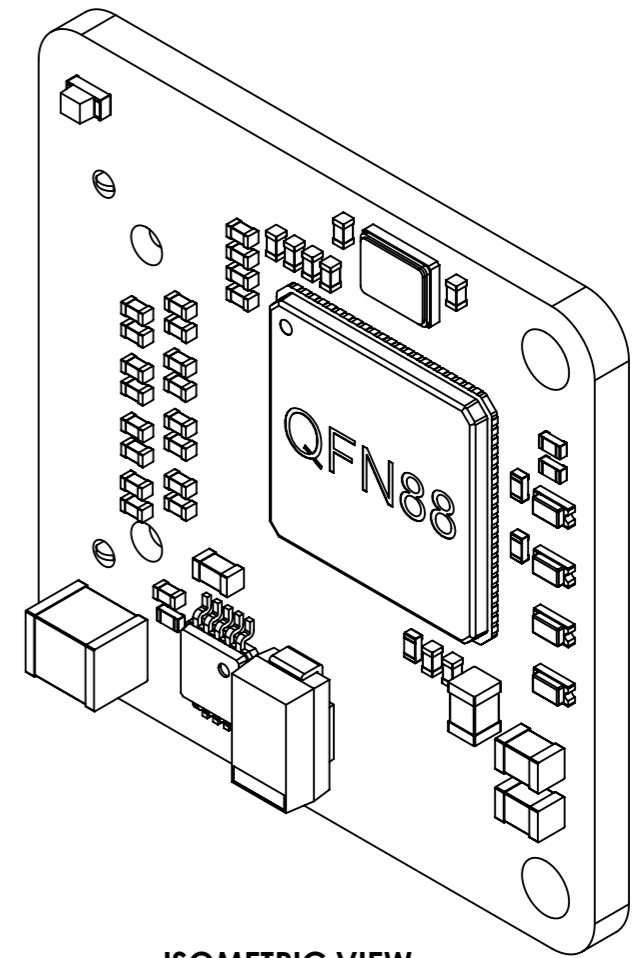

**FRONT VIEW**

**SIDE VIEW**

**ISOMETRIC VIEW**

**BACK VIEW**

UNLESS OTHERWISE SPECIFIED: DIMENSIONS ARE IN MILLIMETERS SURFACE FINISH: TOLERANCES: LINEAR: ANGULAR:		FINISH:		DEBURR AND BREAK SHARP EDGES		DO NOT SCALE DRAWING		REVISION	
DRAWN RIZA KAYA		SIGNATURE		DATE: 8/11/2021		SKU: BB-GGN-A-1			
CHK'D									
APPV'D								TITLE: GigaBlox Nano Switch Rev A	
MFG						COMPANY: <b>BotBlox</b>			
Q.A						WEIGHT:		SCALE:4:1	
								SHEET 1 OF 1	