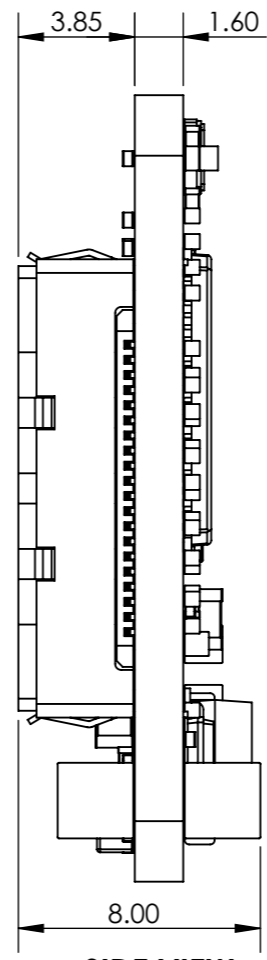

**FRONT VIEW**

**SIDE VIEW**

**ISOMETRIC VIEW**

**BACK VIEW**

UNLESS OTHERWISE SPECIFIED: DIMENSIONS ARE IN MILLIMETERS SURFACE FINISH: TOLERANCES: LINEAR: ANGULAR:		FINISH:		DEBURR AND BREAK SHARP EDGES		DO NOT SCALE DRAWING		REVISION	
DRAWN RIZA KAYA		SIGNATURE		DATE: 8/11/2021		SKU: BB-GGN-A-1			
CHK'D									
APPV'D								TITLE: GigaBlox Nano Switch Rev A	
MFG						COMPANY: <b>BotBlox</b>			
Q.A						WEIGHT:		SCALE:4:1	
								SHEET 1 OF 1	