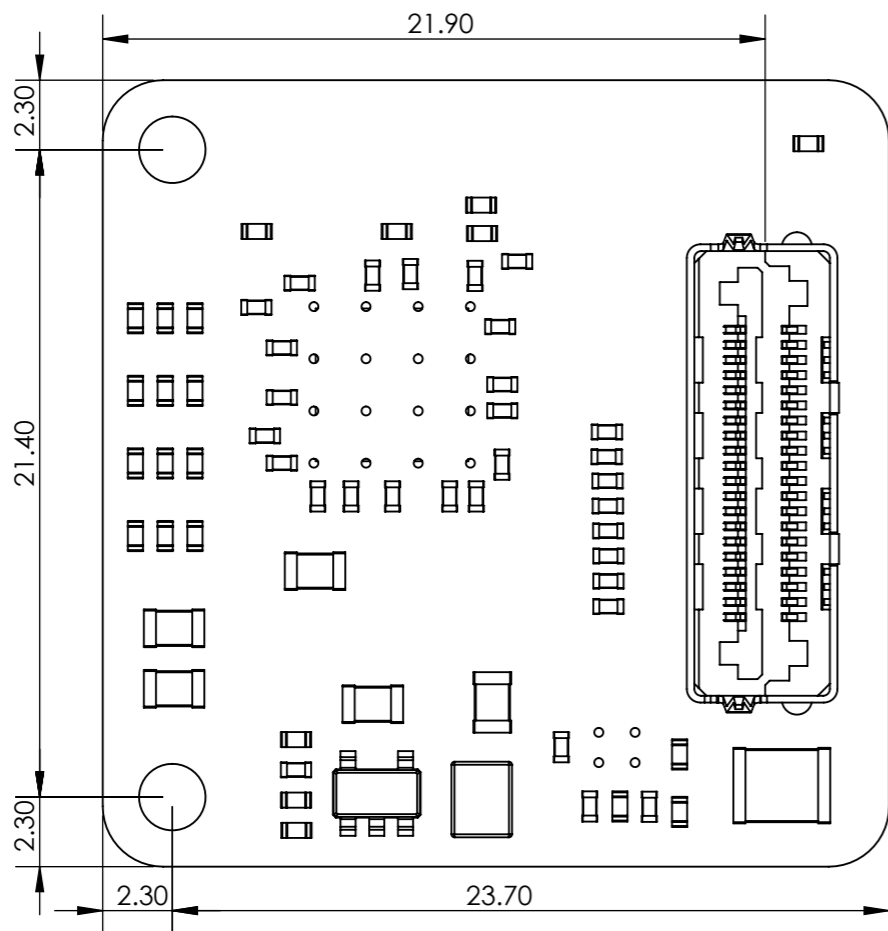

**FRONT VIEW**

**SIDE VIEW**

**ISOMETRIC VIEW**

**BACK VIEW**

UNLESS OTHERWISE SPECIFIED: DIMENSIONS ARE IN MILLIMETERS SURFACE FINISH: TOLERANCES: LINEAR: ANGULAR:		FINISH:		DEBURR AND BREAK SHARP EDGES		DO NOT SCALE DRAWING		REVISION	
DRAWN RIZA KAYA		SIGNATURE		DATE: 8/11/2021		SKU: BB-GGN-A-1			
CHK'D									
APPV'D								TITLE: GigaBlox Nano Switch Rev A	
MFG						COMPANY: <b>BotBlox</b>			
Q.A						WEIGHT:		SCALE:4:1	
								SHEET 1 OF 1	