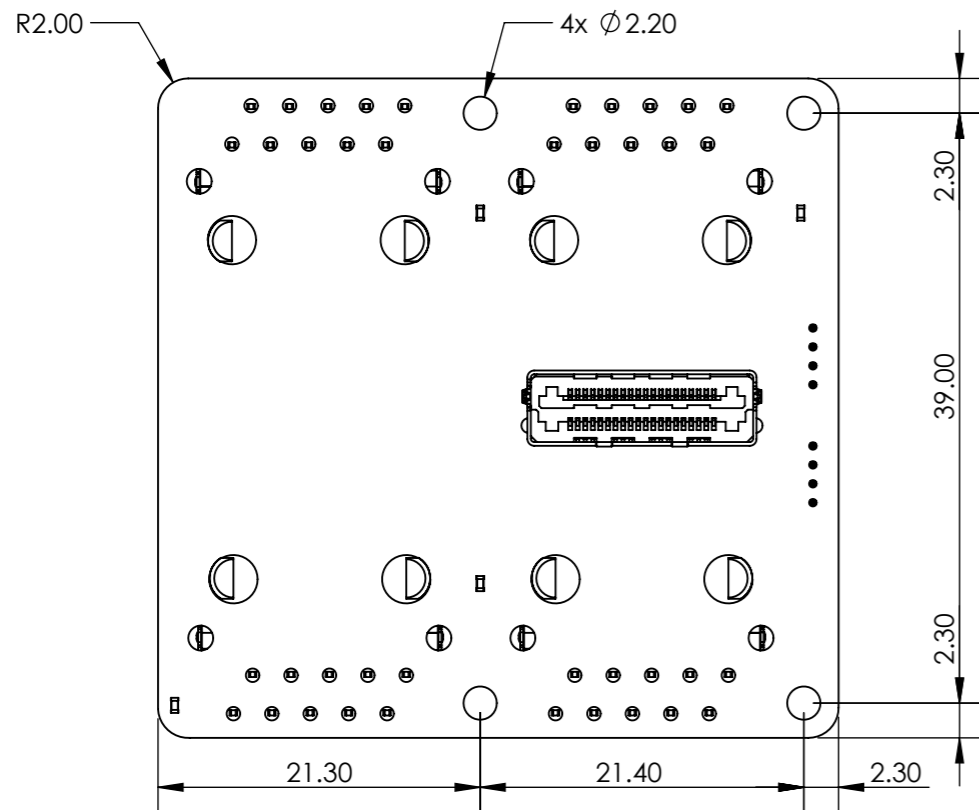

8 7 6 5 4 3 2 1

F  
E  
D  
C  
B  
A

F  
E  
D  
C  
B  
A

FRONT VIEW

SIDE VIEW

ISOMETRIC VIEW

BACK VIEW

UNLESS OTHERWISE SPECIFIED: DIMENSIONS ARE IN MILLIMETERS SURFACE FINISH: TOLERANCES: LINEAR: ANGULAR:		FINISH:		DEBURR AND BREAK SHARP EDGES		DO NOT SCALE DRAWING		REVISION		
DRAWN RIZA KAYA		SIGNATURE		DATE: 8/10/2021		SKU: BB-GNR-A-1				
CHK'D										
APPV'D								TITLE: GigaBlox Nano RJConn Rev A		A3
MFG								COMPANY: <b>BotBlox</b>		
Q.A								WEIGHT:		SCALE:2:1
								SHEET 1 OF 1		

8 7 6 5 4 3 2 1