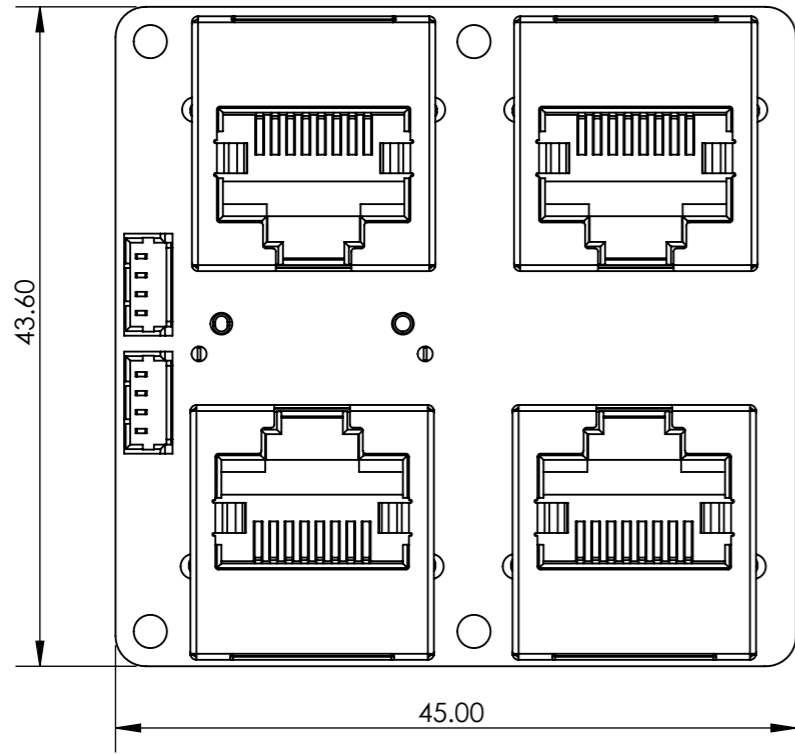

8 7 6 5 4 3 2 1

F  
E  
D  
C  
B  
A

F  
E  
D  
C  
B  
A

FRONT VIEW

SIDE VIEW

ISOMETRIC VIEW

BACK VIEW

UNLESS OTHERWISE SPECIFIED: DIMENSIONS ARE IN MILLIMETERS SURFACE FINISH: TOLERANCES: LINEAR: ANGULAR:		FINISH:		DEBURR AND BREAK SHARP EDGES		DO NOT SCALE DRAWING		REVISION		
DRAWN RIZA KAYA		SIGNATURE		DATE: 8/10/2021		SKU: BB-GNR-A-1				
CHK'D										
APPV'D								TITLE: GigaBlox Nano RJConn Rev A		A3
MFG								COMPANY: <b>BotBlox</b>		
Q.A								WEIGHT:		SCALE:2:1
								SHEET 1 OF 1		

8 7 6 5 4 3 2 1