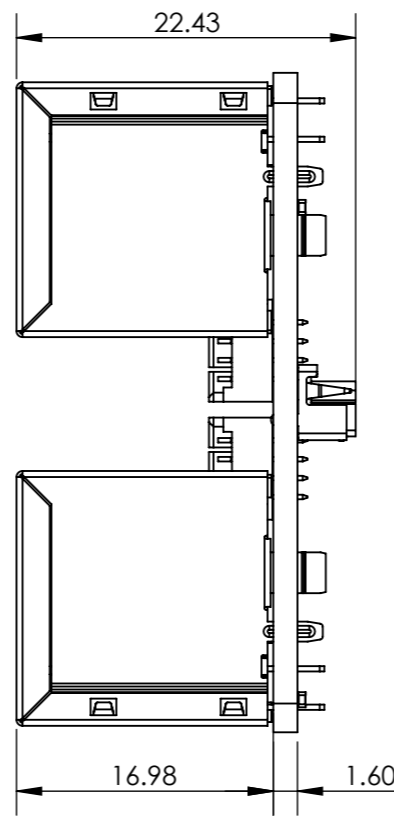

8 7 6 5 4 3 2 1

F  
E  
D  
C  
B  
A

F  
E  
D  
C  
B  
A

FRONT VIEW

SIDE VIEW

ISOMETRIC VIEW

BACK VIEW

UNLESS OTHERWISE SPECIFIED: DIMENSIONS ARE IN MILLIMETERS SURFACE FINISH: TOLERANCES: LINEAR: ANGULAR:		FINISH:		DEBURR AND BREAK SHARP EDGES		DO NOT SCALE DRAWING		REVISION		
DRAWN RIZA KAYA		SIGNATURE		DATE: 8/10/2021		SKU: BB-GNR-A-1				
CHK'D										
APPV'D								TITLE: GigaBlox Nano RJConn Rev A		A3
MFG								COMPANY: <b>BotBlox</b>		
Q.A								WEIGHT:		SCALE:2:1
								SHEET 1 OF 1		

8 7 6 5 4 3 2 1